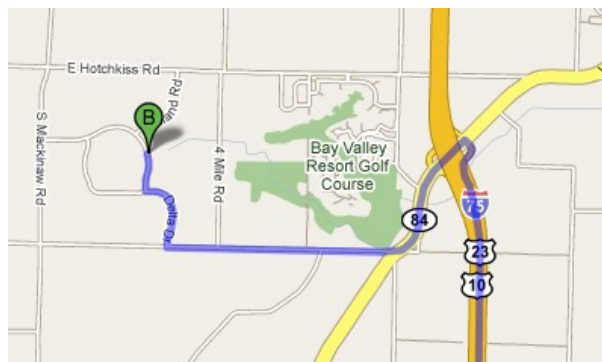

## Regionals Directions and Information

Take I-75 North, past Saginaw.

Take Exit 160 (M-84). Turn Left.

Take a slight Right on Delta Road. Follow Delta Road to Delta Dr. and the entrance to the college.

Bus = 7:30am